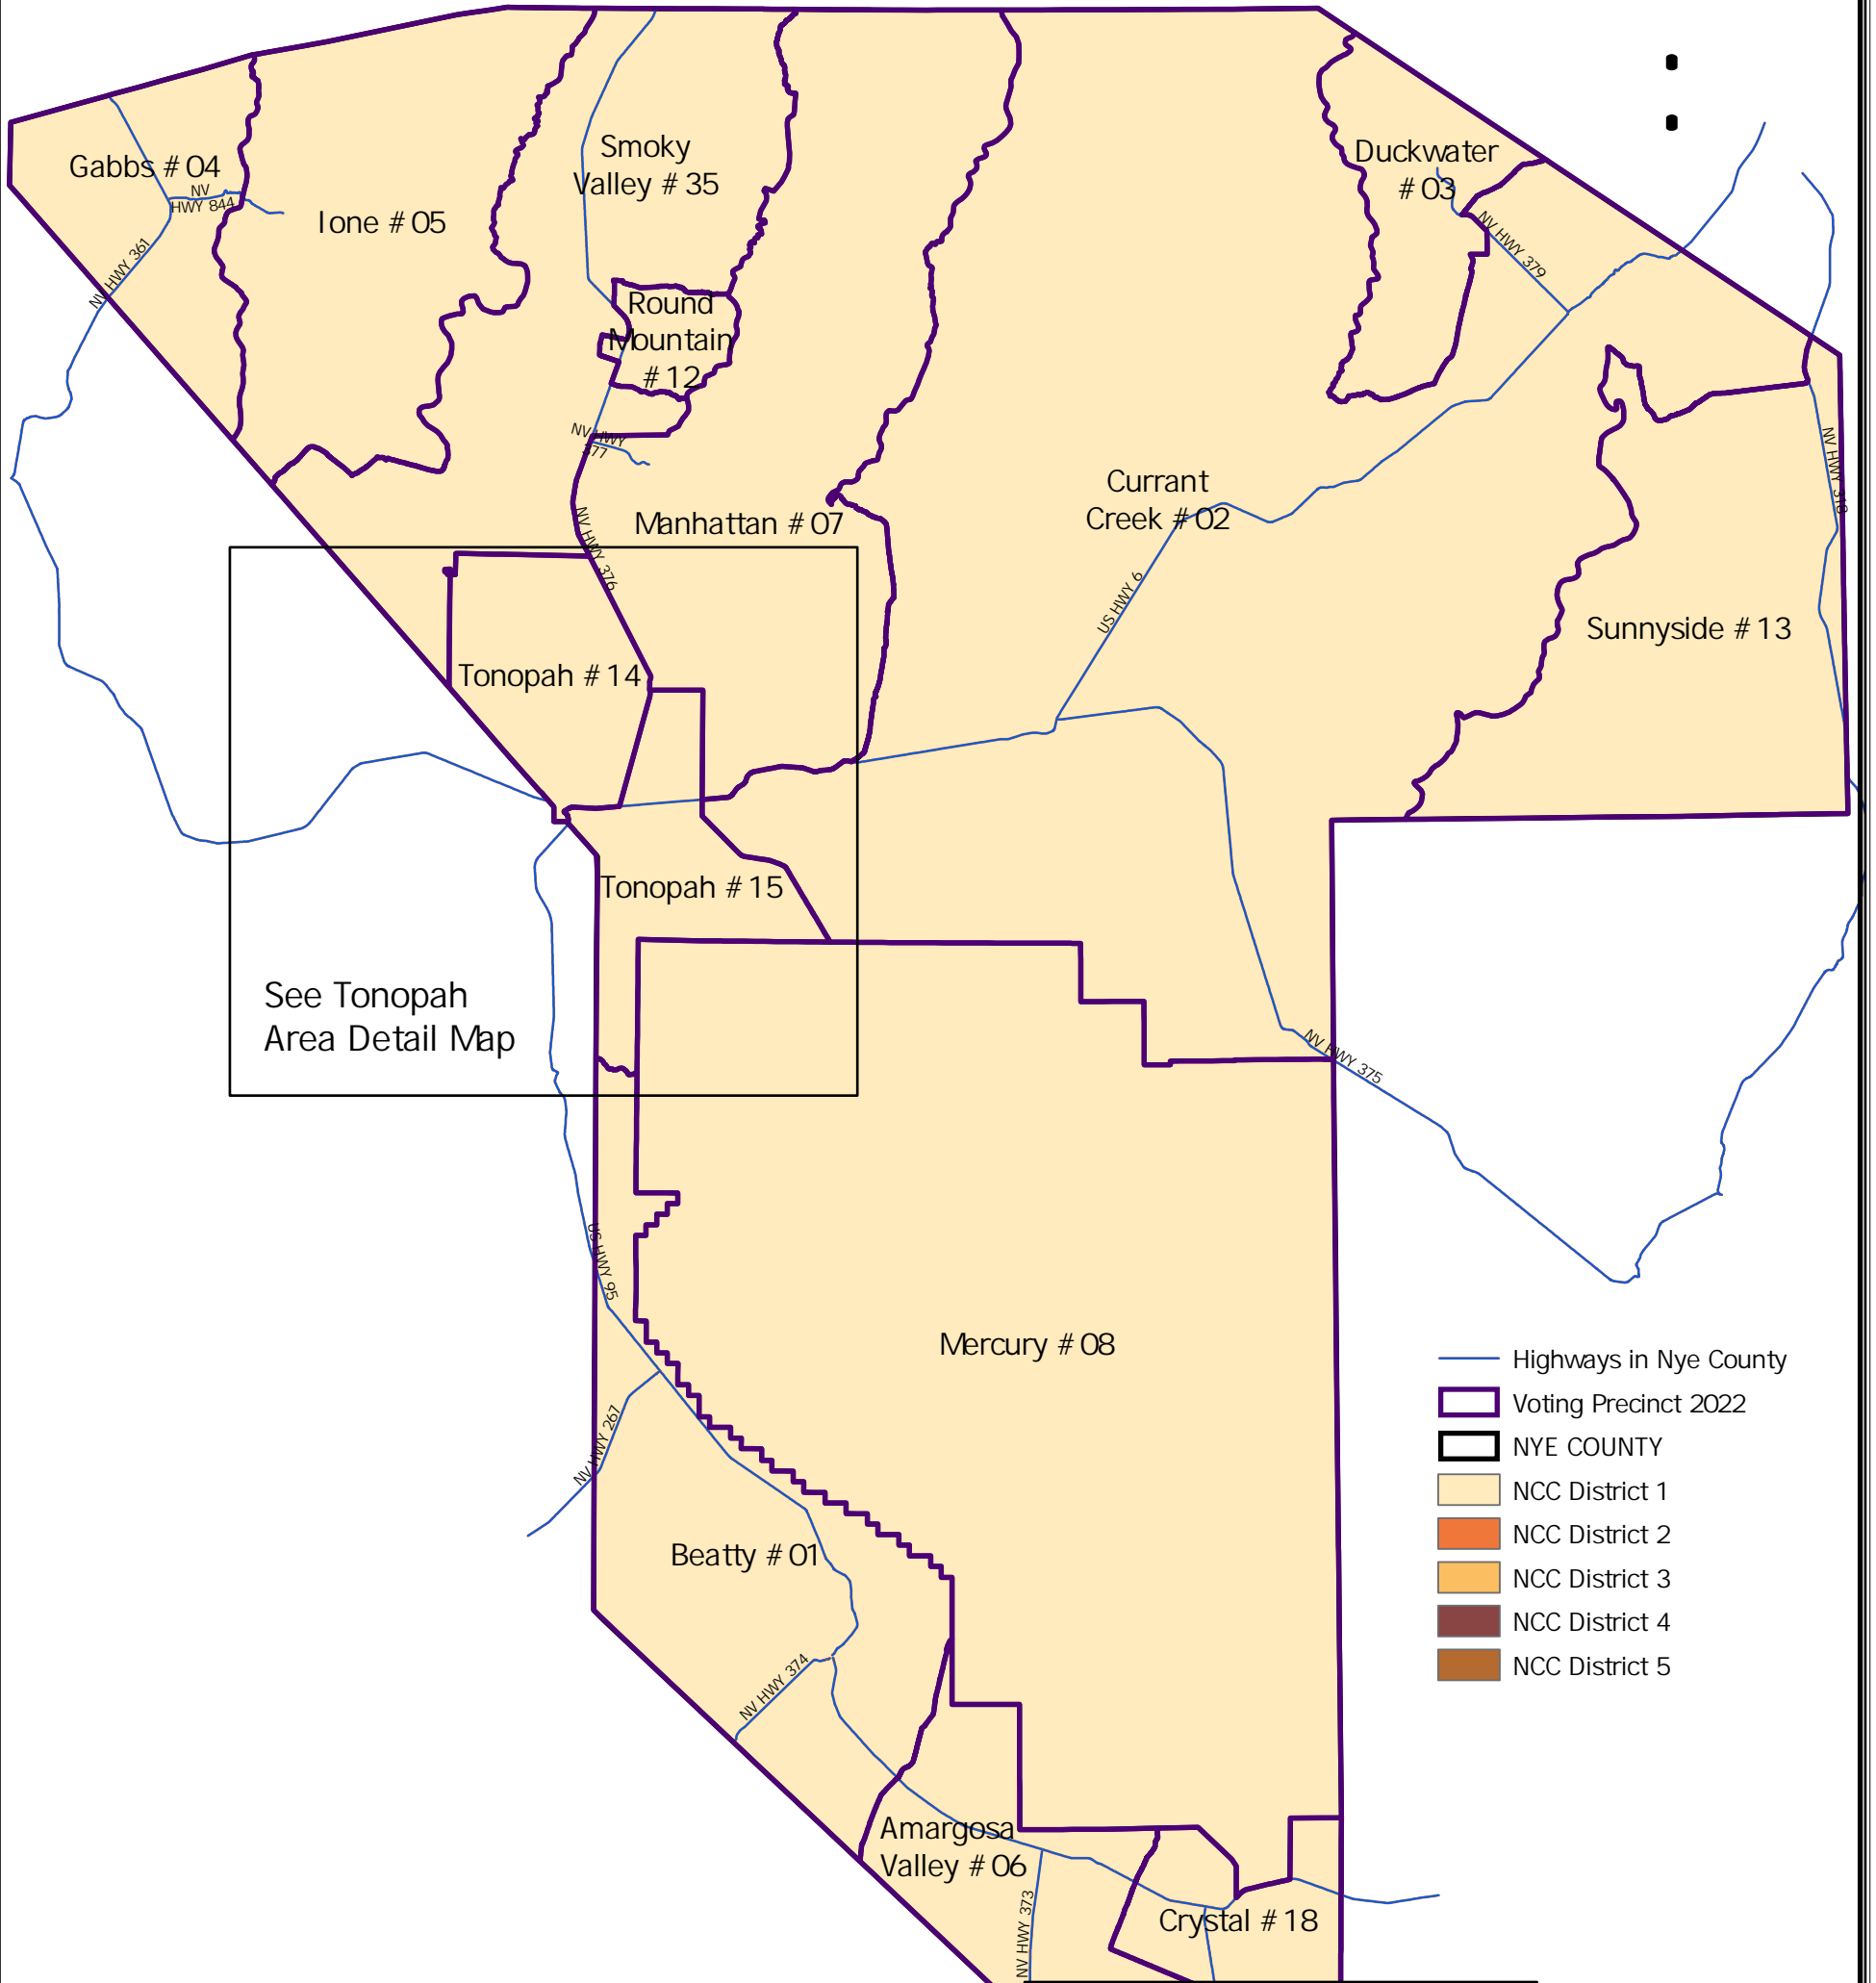

NYE COUNTY BOARD OF COUNTY COMMISSIONER'S DISTRICTS

See Tonopah Area Detail Map

See Southern Area Detail Map -- Pahrum Precincts

- Highways in Nye County
- Voting Precinct 2022
- NYE COUNTY
- NCC District 1
- NCC District 2
- NCC District 3
- NCC District 4
- NCC District 5

NCC DISTRICT #1		
BEATTY PRECINCT #01	MANHATTAN PRECINCT #07	CRYSTAL PRECINCT #18
CURRENT CREEK PRECINCT #02	MERCURY PRECINCT #08	PAHRUMP PRECINCT #26
DUCKWATER PRECINCT #03	ROUND MOUNTAIN PRECINCT #12	PAHRUMP PRECINCT #30
GABBS PRECINCT #04	SUNNYSIDE PRECINCT #13	PAHRUMP PRECINCT #32
IONE PRECINCT #05	TONOPAH PRECINCT #14	SMOKY VALLEY PRECINCT #35
AMARGOSA VALLEY PRECINCT #06	TONOPAH PRECINCT #15	

NCC DISTRICT #2		NCC DISTRICT #4	
PAHRUMP PRECINCT #09	PAHRUMP PRECINCT #27	PAHRUMP PRECINCT #11	
PAHRUMP PRECINCT #17	PAHRUMP PRECINCT #29	PAHRUMP PRECINCT #28	
PAHRUMP PRECINCT #21	PAHRUMP PRECINCT #33	PAHRUMP PRECINCT #31	
PAHRUMP PRECINCT #23			

This map is for illustrative purposes only and does not represent a survey. No liability is assumed by Nye County as to the accuracy of the data delineated hereon.