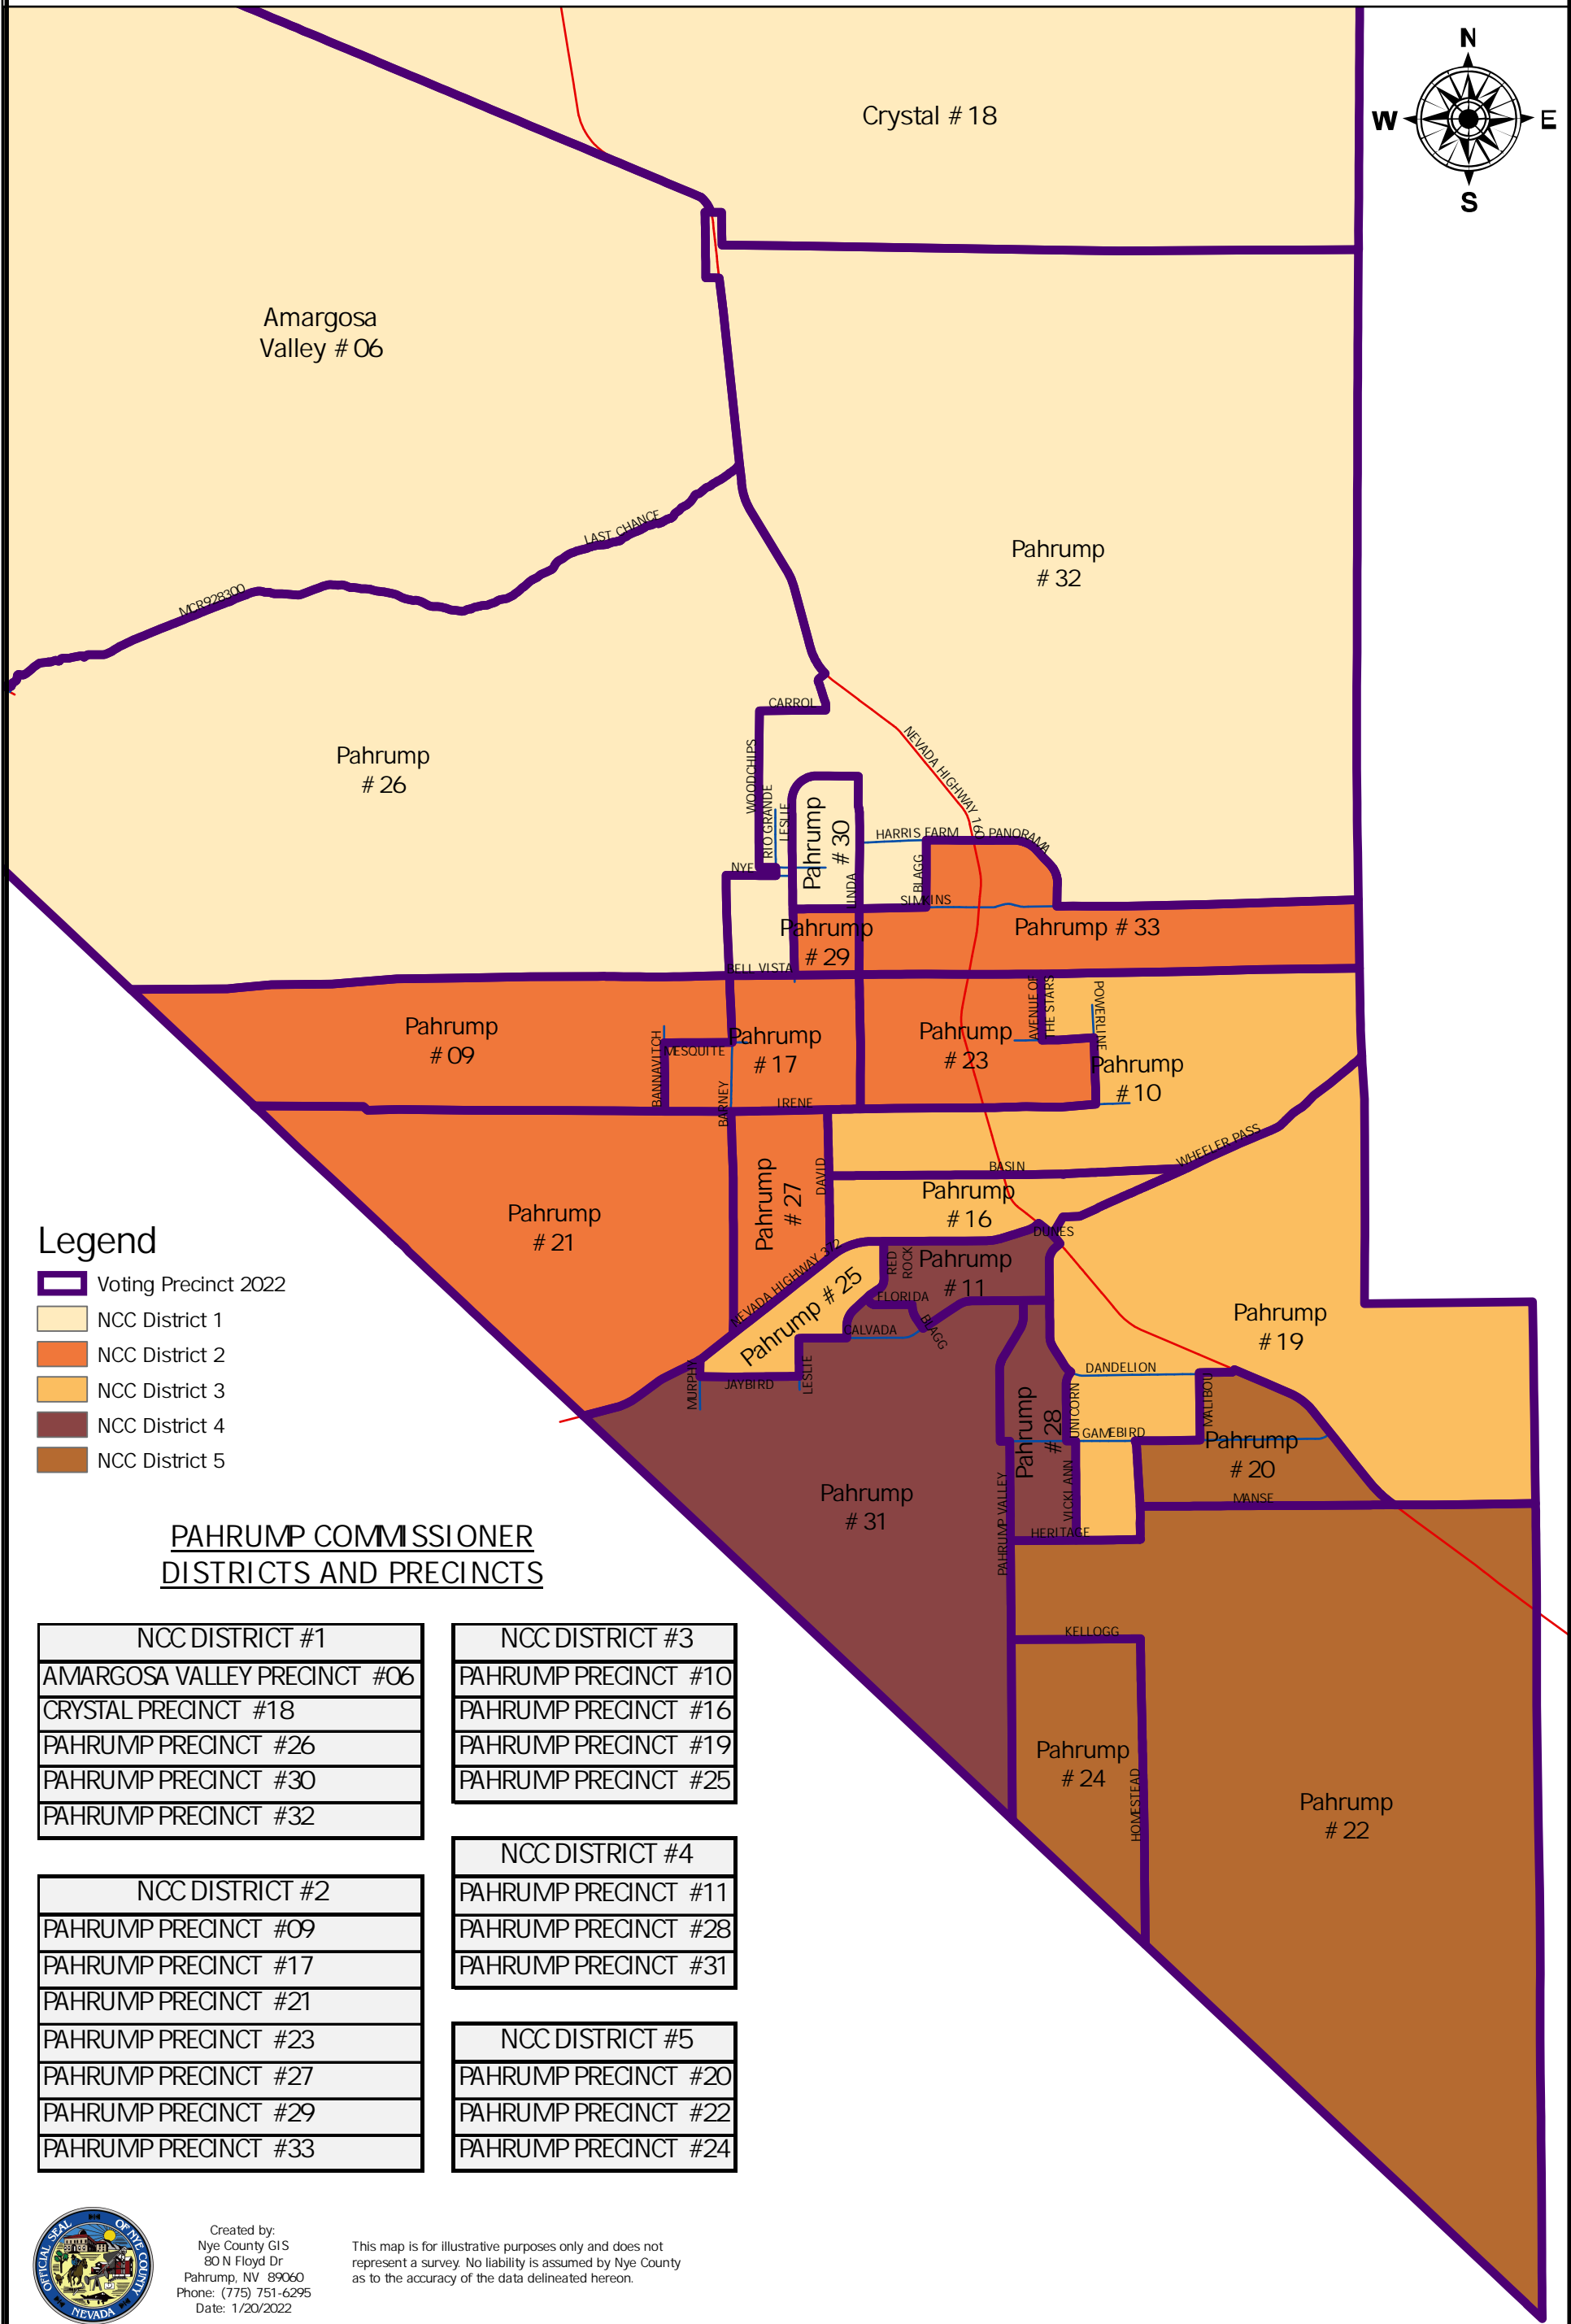

# NYE COUNTY BOARD OF COUNTY COMMISSIONER'S DISTRICTS (Southern Area Detail)

### Legend

- Voting Precinct 2022
- NCC District 1
- NCC District 2
- NCC District 3
- NCC District 4
- NCC District 5

### PAHRUMP COMMISSIONER DISTRICTS AND PRECINCTS

NCC DISTRICT #1
AMARGOSA VALLEY PRECINCT #06
CRYSTAL PRECINCT #18
PAHRUMP PRECINCT #26
PAHRUMP PRECINCT #30
PAHRUMP PRECINCT #32

NCC DISTRICT #3
PAHRUMP PRECINCT #10
PAHRUMP PRECINCT #16
PAHRUMP PRECINCT #19
PAHRUMP PRECINCT #25

NCC DISTRICT #2
PAHRUMP PRECINCT #09
PAHRUMP PRECINCT #17
PAHRUMP PRECINCT #21
PAHRUMP PRECINCT #23
PAHRUMP PRECINCT #27
PAHRUMP PRECINCT #29
PAHRUMP PRECINCT #33

NCC DISTRICT #4
PAHRUMP PRECINCT #11
PAHRUMP PRECINCT #28
PAHRUMP PRECINCT #31